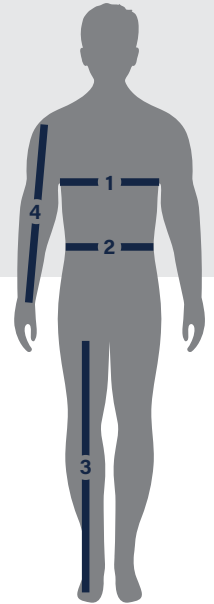

Measuring Instructions for Men's Garments

CHEST (1):

Standing naturally, measure around the fullest part of the chest and shoulder, under the arms with your arms at resting position.

WAIST (2):

Measure over undergarments at the natural waistline (usually approximately 1cm above the navel).

IN-LEG (3):

Measure from crotch to floor, with shoes.

SLEEVE LENGTH (4):

Measure from the shoulder seam to the wrist bone

SHIRTS									
Size	S	M	L	XL	2XL	3XL	4XL	5XL	6XL
To fit body chest size (cm)	89	97	105	113	121	129	137	145	153
To fit body chest size (inches)	35	38	41	44.5	47.5	50.5	54	57	60

JACKETS/SWEATSHIRTS									
Size	S	M	L	XL	2XL	3XL	4XL	5XL	6XL
To fit body chest size (cm)	92	97	102	107	112	117	122	127	132
To fit body chest size (inches)	36	38	40	42	44	46	48	50	52

PANTS												
Size	30	32	34	36	38	40	42	44	46	48	50	52
To fit body waist size (cm)	77	82	87	92	97	102	107	112	117	122	127	132
To fit body waist size (inches)	30	32	34	36	38	40	42	44	46	48	50	52
Garment in-leg length 30"	✓	✓	✓	✓	✓	✓	✓	✓	✓	✓	✓	✓
Garment in-leg length 32"	✓	✓	✓	✓	✓	✓	✓	✓	✓	✓	✓	✓
Garment in-leg length 34"	✓	✓	✓	✓	✓	✓	✓	✓	✓	✓	✗	✗
Garment in-leg length 36"	✓	✓	✓	✓	✓	✓	✓	✓	✓	✓	✗	✗

COVERALLS									
Size	S	M	L	XL	2XL	3XL	4XL	5XL	6XL
To fit body chest size (cm)	92	97	102	107	112	117	122	127	132
To fit body chest size (inches)	36	38	40	42	44	46	48	50	52
To fit body waist size (cm)	82	87	92	97	102	107	112	117	122
To fit body waist size (inches)	32	34	36	38	40	42	44	46	48
Garment in-leg length (cm)	77	79	79	79	79	79	79	79	79
Garment in-leg length (inches)	30	31	31	31	31	31	31	31	31
Sleeve length from Shoulder Seam (cm)	65	66	67	68	69	70	70	70	70
Sleeve length from Shoulder Seam (in)	25.5	26	26.5	26.75	27.25	27.5	27.5	27.5	27.5